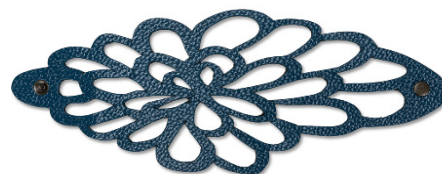

They are water resistant and hand washable!

PLACEMAT

D 34 CM

SOTTOBICCHIERE

D 10 CM

NAPKIN RING

L MAX 20

LATTE BISCOTTO SALVIONE UVA CIELO MARINA OTTANIO BLACK GOLD

DENIM-NEW

SOLE-NEW

H O M E & T A B L E

TABLETOP

TEC PLACEMAT

Our most basic placemat made from our water and stain resistant TEC paper, which is made of cellulose fiber. These placemats are lightest in thickness and are protected on the frontside only. (The TEC coating is not on the back side, thus making it susceptible to stains if the surface underneath is dirty).
The placemats are water resistant and hand washable.